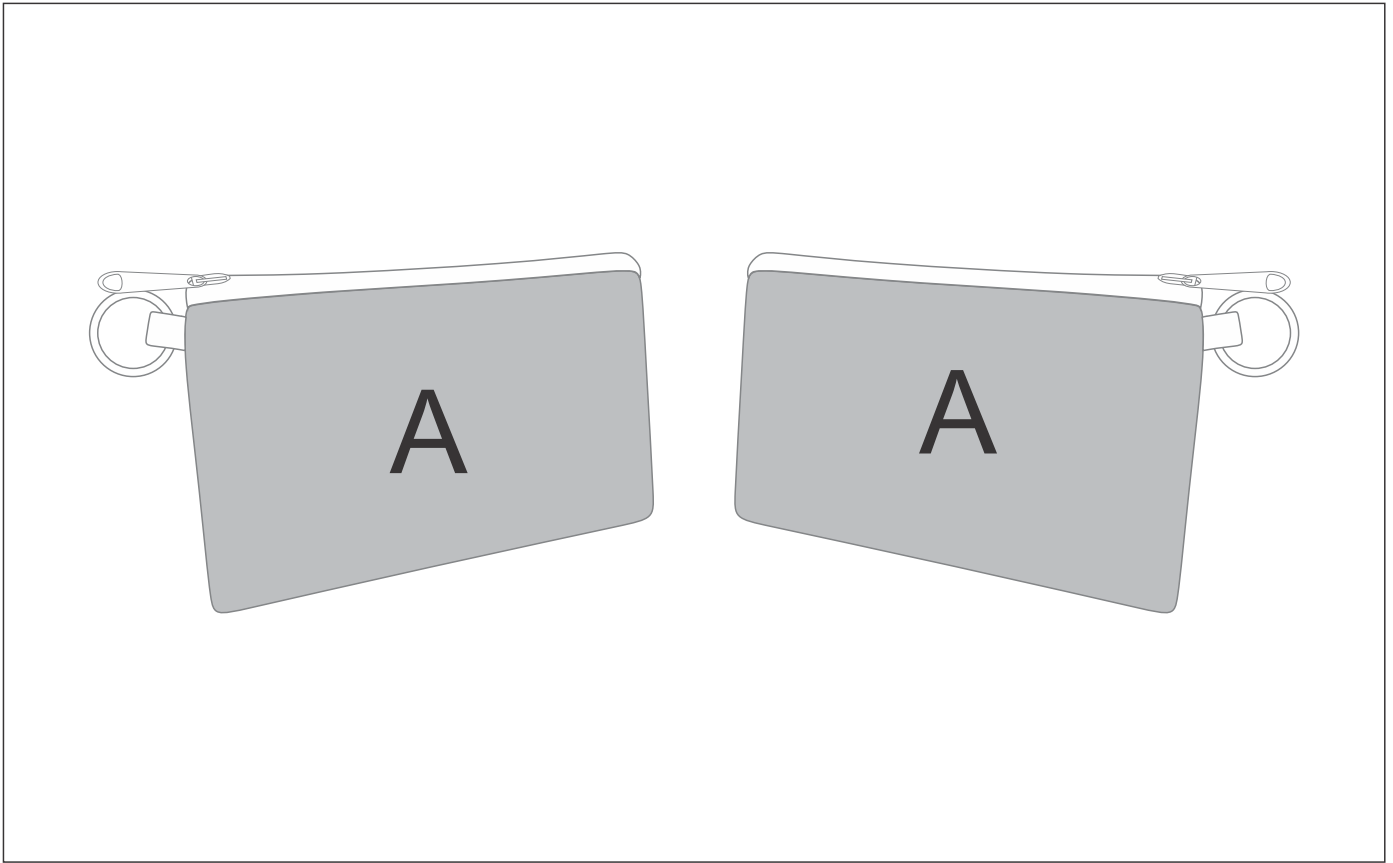

BC-HP-64-G

Hoppla Tammy RPET Credit Card & Coin Purse

Need to know:

- Includes 1-Position Sublimation (setup fees apply)
- **Please Note: We cannot guarantee 100% logo Alignment on all Brandable Panels.**

Branding Options:

Position A

1. Custom Sublimation A (CPSUB-A)
Full Colour
Size: 200mm wide x 240mm high